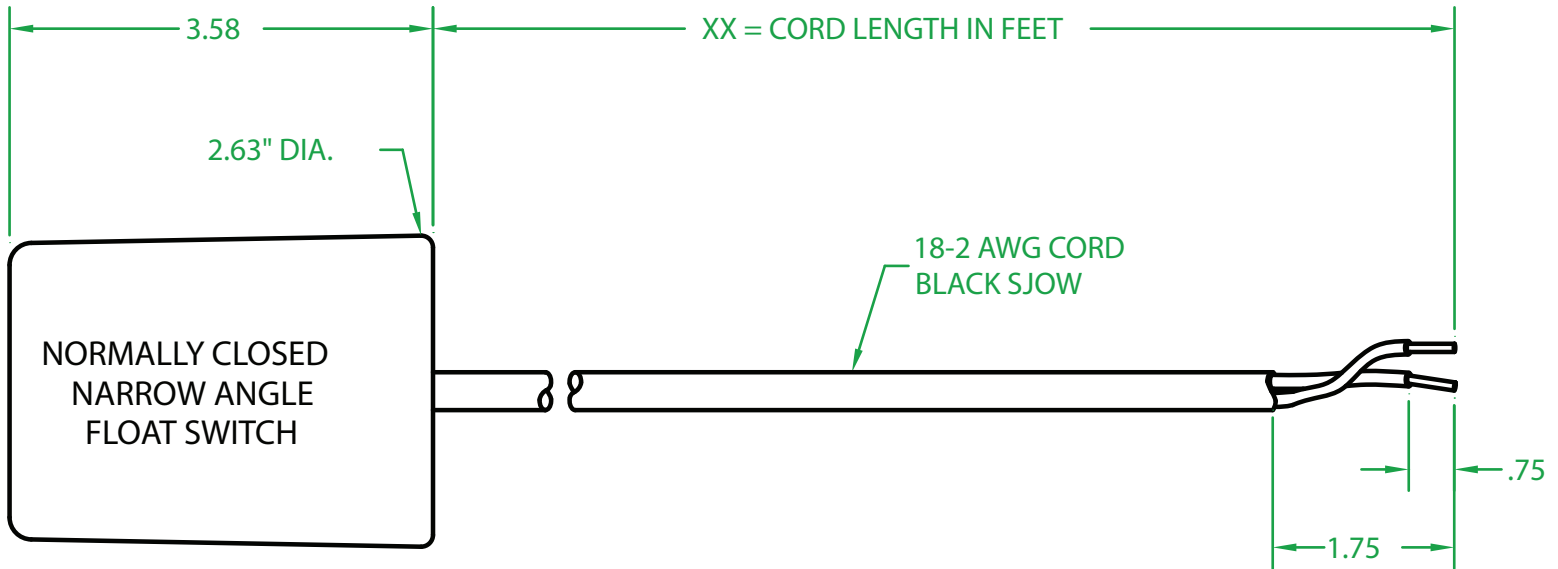

OPERATING ANGLE 10°: CONTACTS CLOSE @ 5° BELOW HORIZONTAL.
CONTACTS OPEN @ 5° ABOVE HORIZONTAL.

ELECTRICAL RATINGS: 10 AMP @ 120 VAC.
5 AMP @ 240 VAC.

FLOAT MATERIAL: H.I.P.S.

CB1CYXX00

J.J.S. AUGUST 20, 2008

Contactors - Relays - Switches

<http://www.mdious.com>