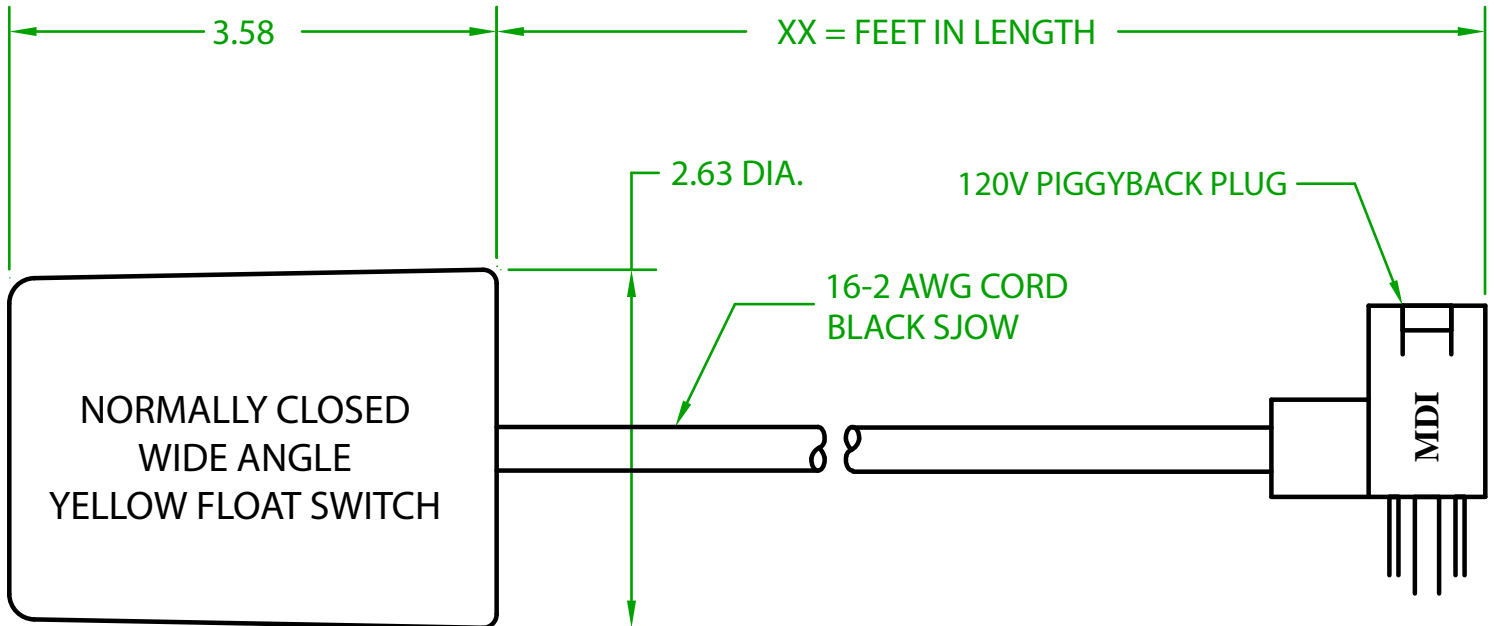

MERCURY DISPLACEMENT INDUSTRIES, INC.

Post Office Box 710 - U.S. 12 East - Edwardsburg, Michigan 49112-0710

Phone (269) 663-8574 - Fax (269) 663-2924

(800) 634-4077

EB1CWXX01

OPERATING ANGLE 90°: CONTACTS CLOSE @ 45° ABOVE HORIZONTAL.
CONTACTS OPEN @ 45° BELOW HORIZONTAL.

ELECTRICAL RATINGS: 13 AMPS @ 120 VAC.
6 AMPS @ 240 VAC.

FLOAT MATERIAL: H.I.P.S.

J.J.S. April 2, 2018

Contactors - Relays - Switches

<http://www.mdious.com>