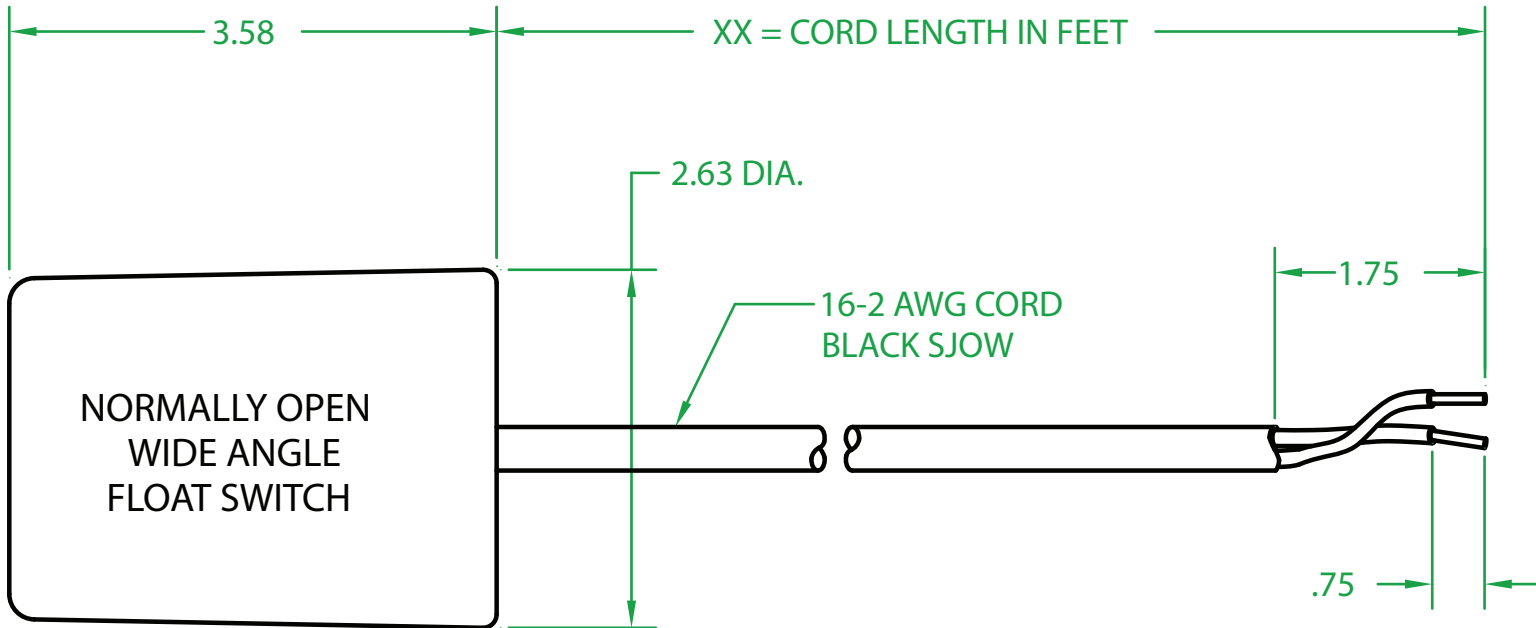

OPERATING ANGLE 90°: CONTACTS CLOSE @ 45° ABOVE HORIZONTAL.
CONTACTS OPEN @ 45° BELOW HORIZONTAL.

ELECTRICAL RATINGS: 13 AMPS @ 120 VAC.
6 AMPS @ 240 VAC.

FLOAT MATERIAL: H.I.P.S.

EM1OWXX00

J.J.S. AUGUST 21, 2008

Contactors - Relays - Switches

<http://www.mdious.com>