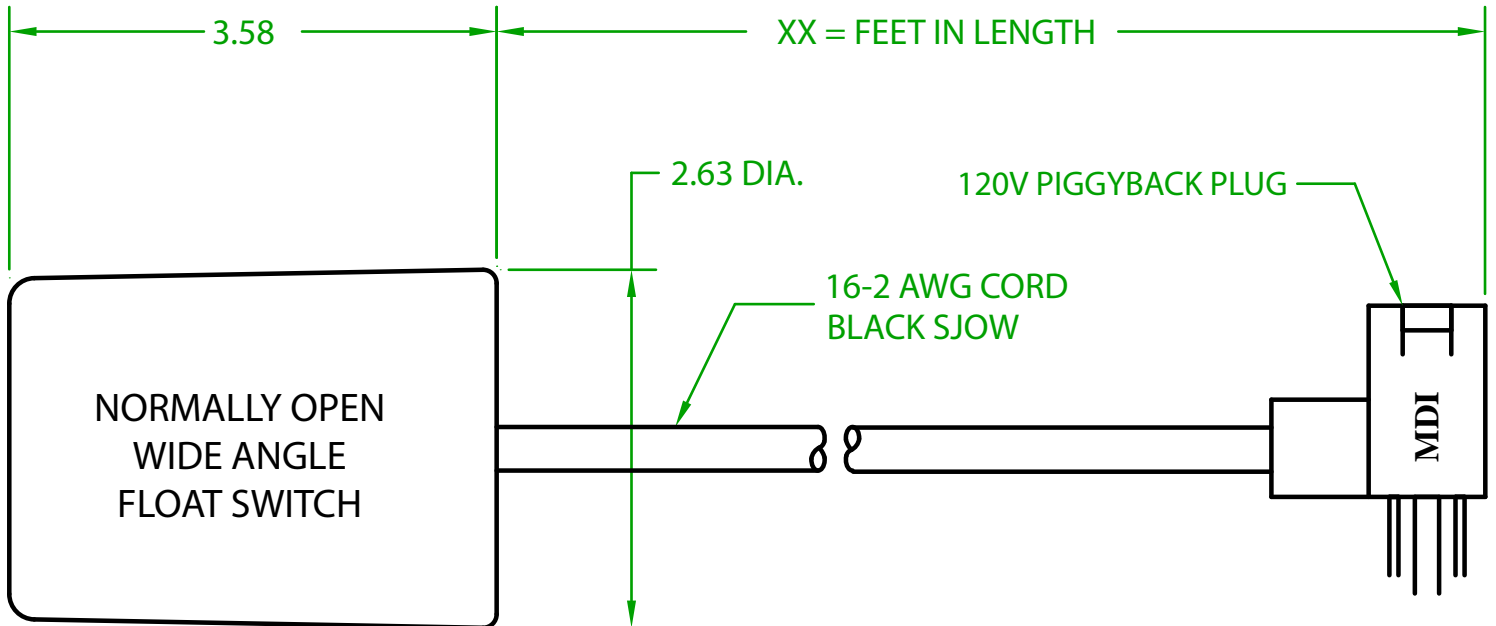

## EM1OWXX01

OPERATING ANGLE 90°: CONTACTS CLOSE @ 45° ABOVE HORIZONTAL.  
CONTACTS OPEN @ 45° BELOW HORIZONTAL.

ELECTRICAL RATINGS: 13 AMPS @ 120 VAC.  
6 AMPS @ 240 VAC.

FLOAT MATERIAL: H.I.P.S.

J.J.S. April 2, 2018