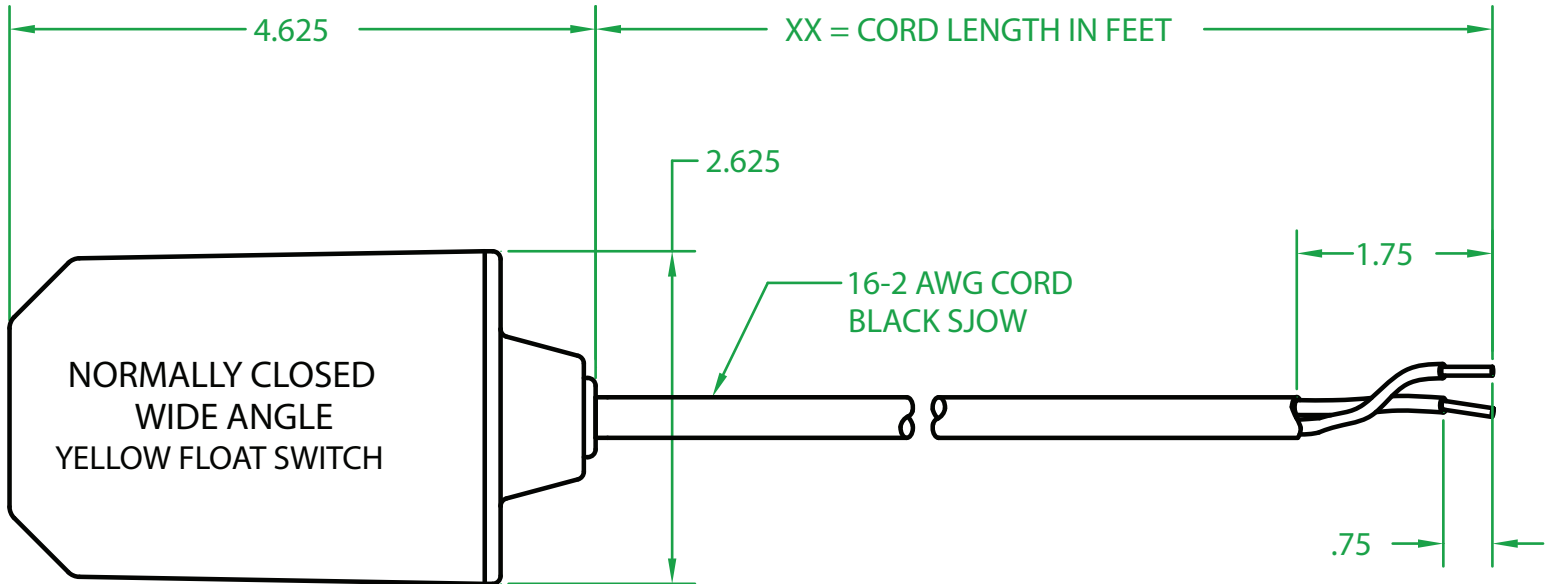

## GY2CWXX00

OPERATING ANGLE 90°: CONTACTS OPEN @ 45° ABOVE HORIZONTAL.  
CONTACTS CLOSED @ 45° BELOW HORIZONTAL.

ELECTRICAL RATINGS: 1/2 H.P. 13 AMPS @ 120/240 VAC. 58.8 LRA

FLOAT MATERIAL: A.B.S.