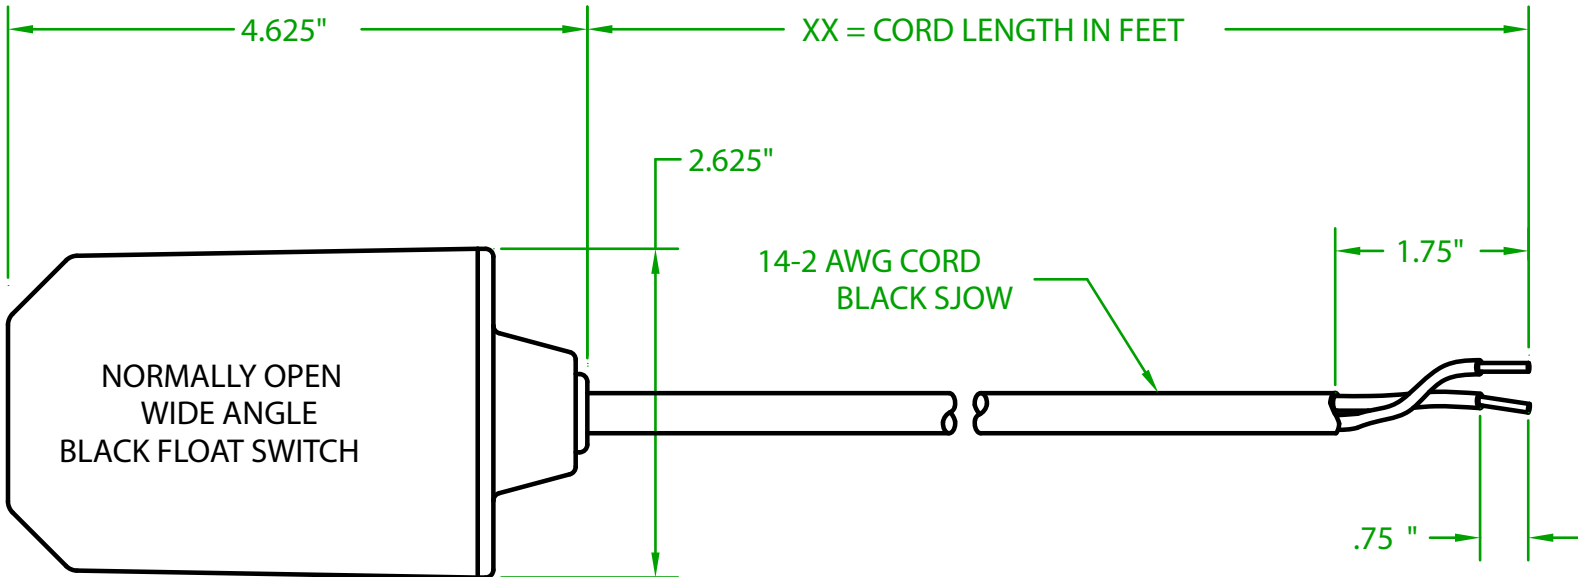

## HF2OUXX00

OPERATING ANGLE 90°: CONTACTS CLOSE @ 45° ABOVE HORIZONTAL.  
CONTACTS OPEN @ 45° BELOW HORIZONTAL.

ELECTRICAL RATINGS: 1 H.P. @ 120 VAC  
2 H.P. @ 240 VAC  
15 AMPS @ 120/240 VAC 96 LRA

FLOAT MATERIAL: A.B.S.