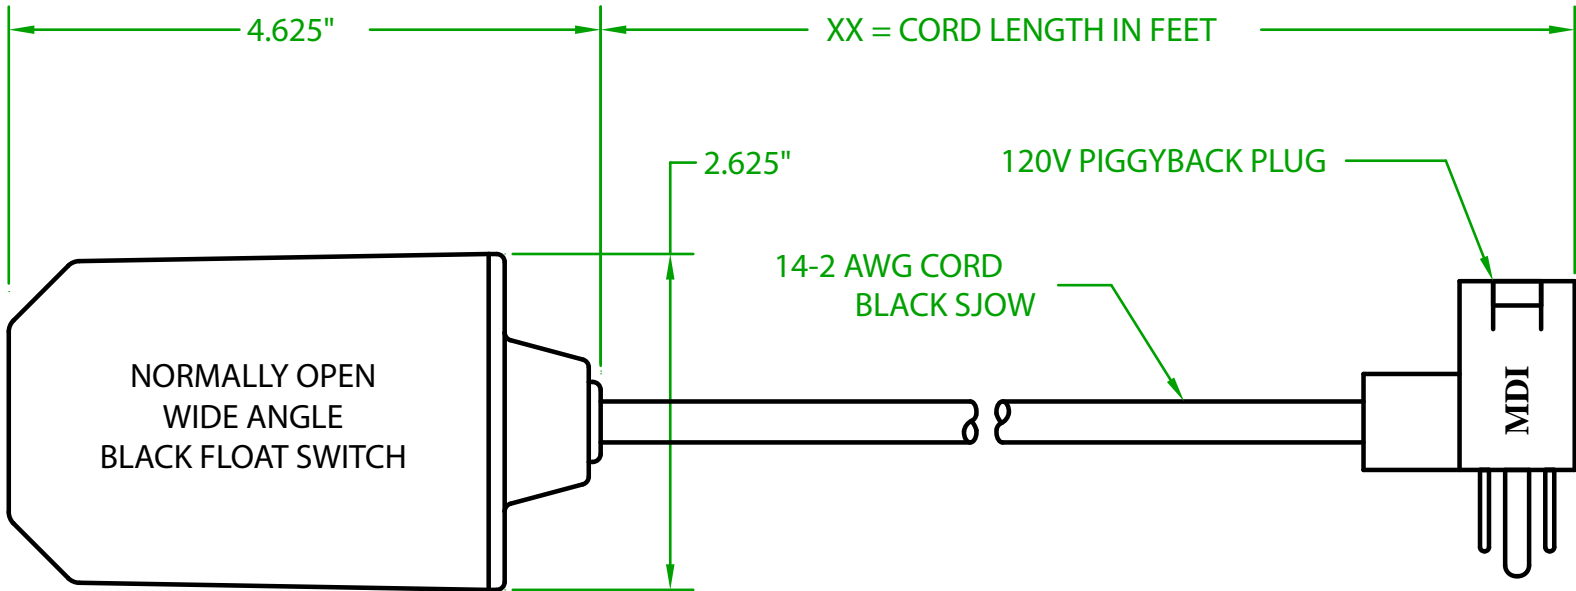

OPERATING ANGLE 90°: CONTACTS CLOSE @ 45° ABOVE HORIZONTAL.
CONTACTS OPEN @ 45° BELOW HORIZONTAL.

ELECTRICAL RATINGS: 1 H.P. @ 120 VAC
2 H.P. @ 240 VAC
15 AMPS @ 120/240 VAC 96 LRA

FLOAT MATERIAL: A.B.S.

TEMPERATURE RATING: 180°F/82°C

J.J.S. AUGUST 25, 2008
Rev. JULY 28, 2016

Contactors - Relays - Switches

<http://www.mdius.com>