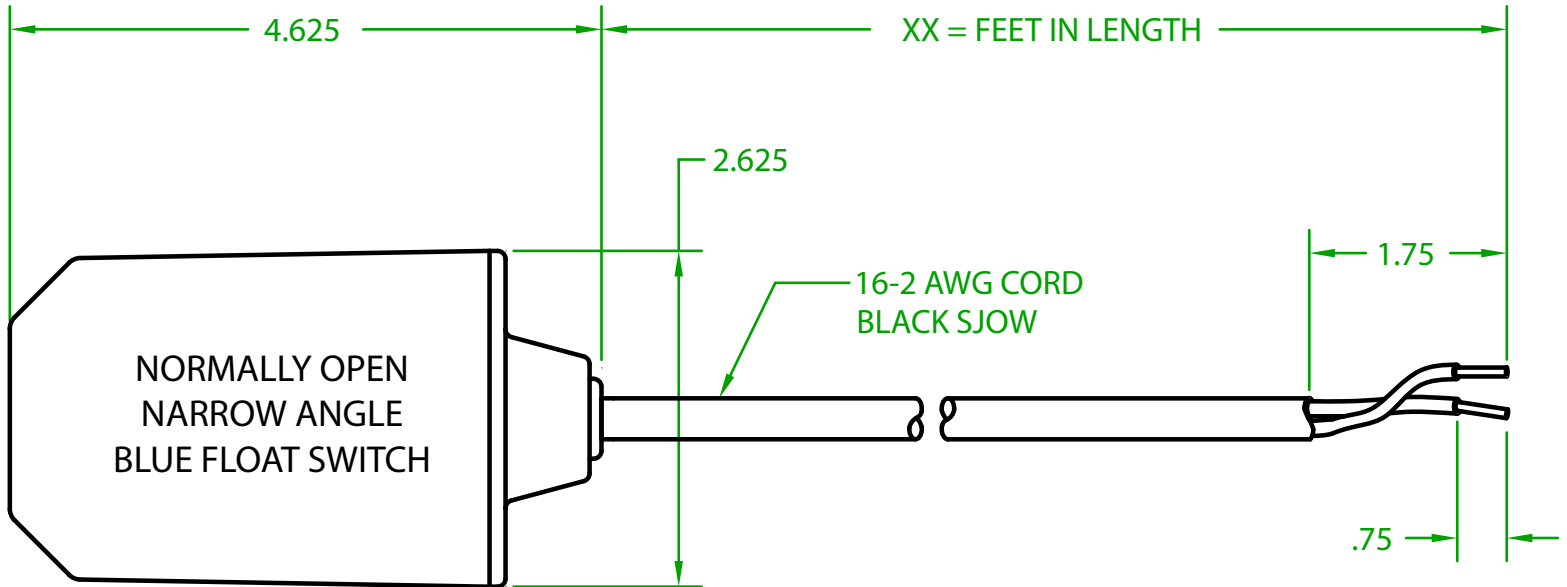

OPERATING ANGLE: CONTACTS OPEN @ 25° ABOVE HORIZONTAL.
CONTACTS CLOSE @ 10° BELOW HORIZONTAL.

ELECTRICAL RATINGS: 1/4 H.P. 10 AMPS @ 120/240 VAC. 34.8 LRA

FLOAT MATERIAL: A.B.S.

J.J.S. April 2, 2018

Contactors - Relays - Switches

<http://www.mdious.com>