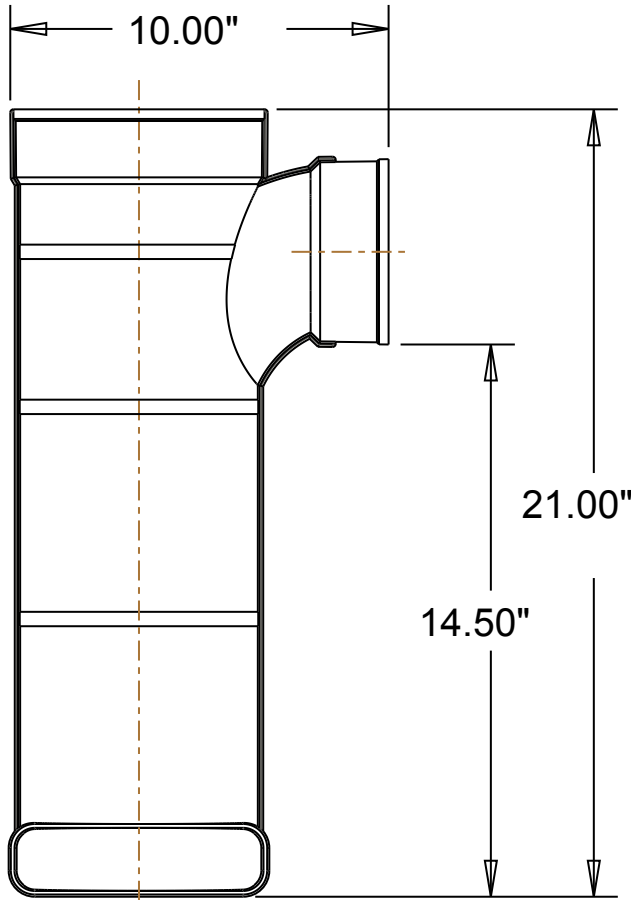

Ø 6.00"

Ø 4.25" BUSHING
(SDR35)

Ø 4.50"
(SCH40)

Material: High-Impact ABS
Color: White

Drainage and Septic Products

Tuf-Tite, Inc.
1200 Flex Court
Lake Zurich, Illinois 60047

TELEPHONE: 847.550.1011
TOLL FREE: 800.382.7009
FAX: 847.550.8004

PART NAME: 6" T-BAFFLE

PART #: TB-6