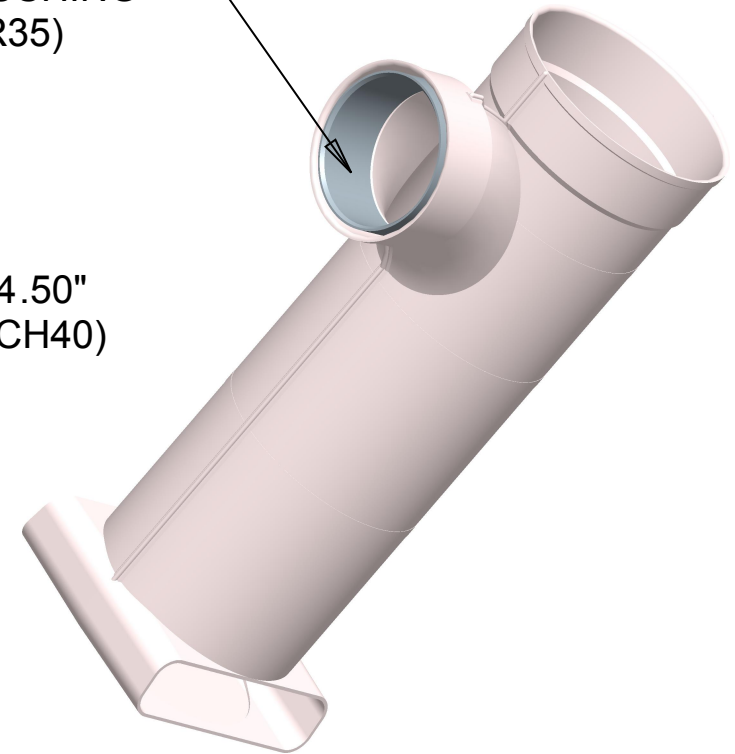

Ø 6.00"

Ø 4.25" BUSHING
(SDR35)

Ø 4.50"
(SCH40)

Material: High-Impact ABS
Color: White

Drainage and Septic Products

Tuf-Tite, Inc.
1200 Flex Court
Lake Zurich, Illinois 60047

TELEPHONE: 847.550.1011
TOLL FREE: 800.382.7009
FAX: 847.550.8004

PART NAME: 6" T-BAFFLE

PART #: TB-6