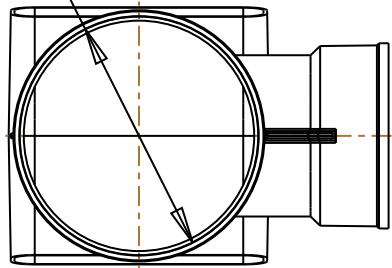

Ø 6.00"

Ø 4.25" BUSHING
(SDR35)

Ø 4.50"
(SCH40)

Material: High-Impact ABS
Color: White

Drainage and Septic Products

Tuf-Tite, Inc.
1200 Flex Court
Lake Zurich, Illinois 60047

TELEPHONE: 847.550.1011
TOLL FREE: 800.382.7009
FAX: 847.550.8004

PART NAME: 6" T-BAFFLE

PART #: TB-6